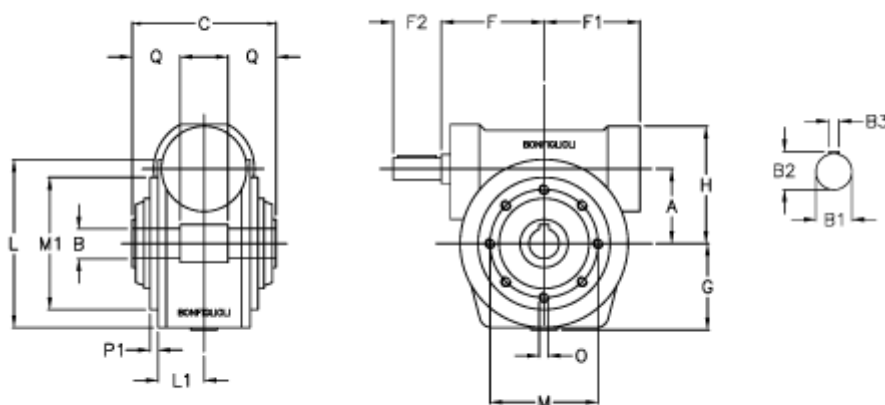

Article number: 3901030015700

Description: Worm gear with solid input shaft
VF 30P-15-HS

Measures

a	= 30.0	F1 = 46	O = M6x7
B	= 14	F2 = 20	P1 = 1.5
B1	= 9	g = 41	Q = 20.5
B2	= 10.2	H = 50	
B3	= 3	L = 80.0	
C	= 55	L1 = 30.0	
Description	= VF 30P-xx-HS	m = 65	
F	= 50.0	M1 = 50	